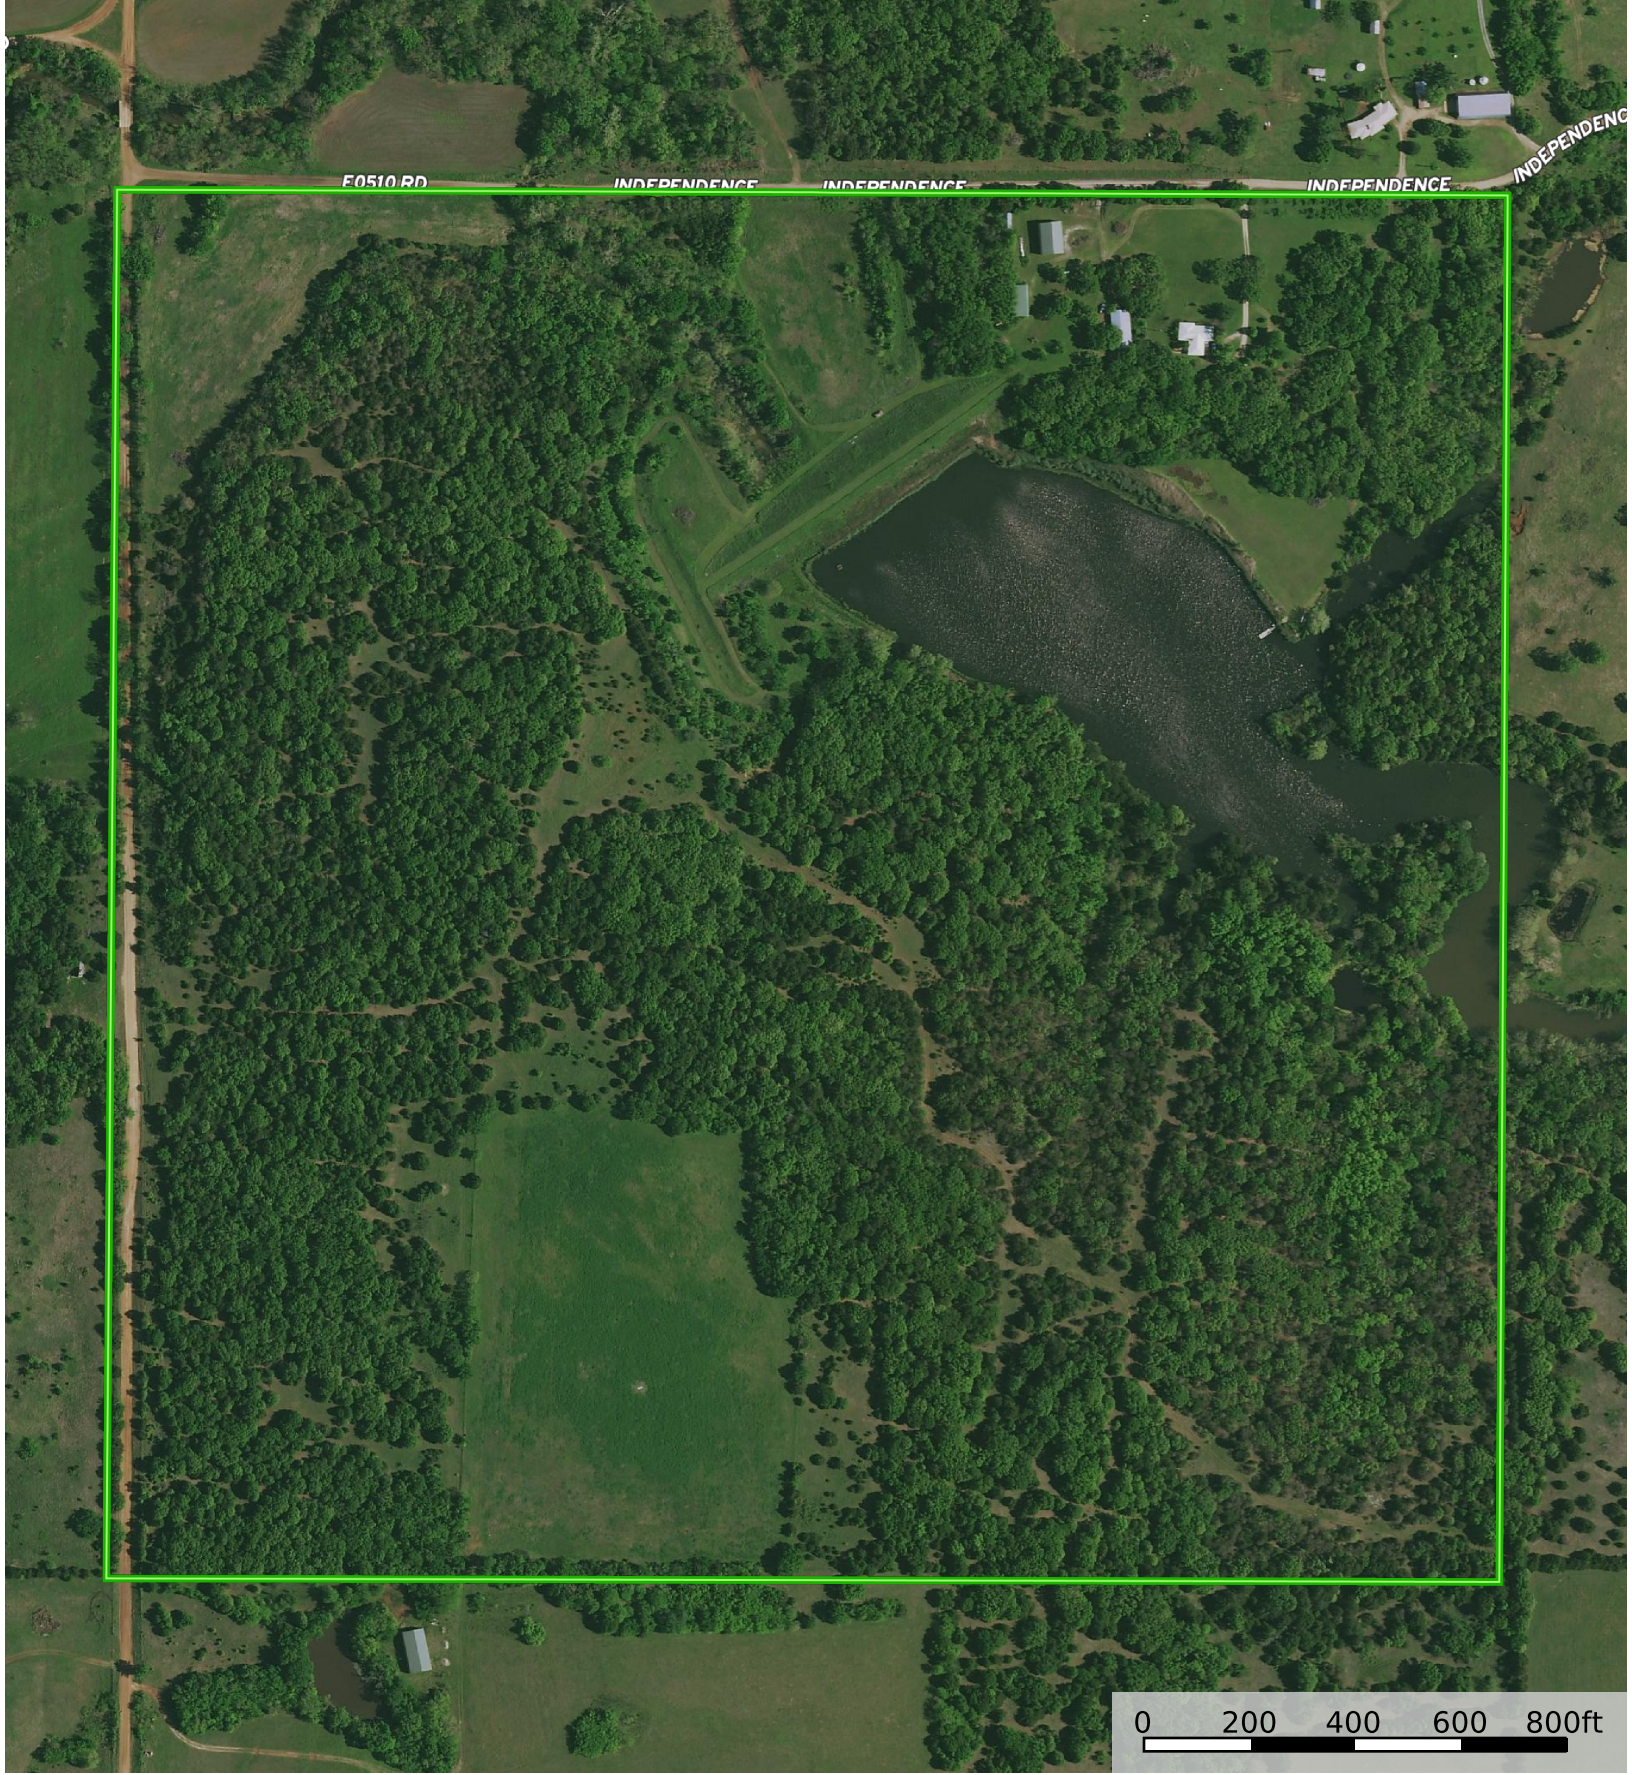

Lower Black Bear Creek 160 North

Noble County, Oklahoma, 160 AC +/-

Boundary 1