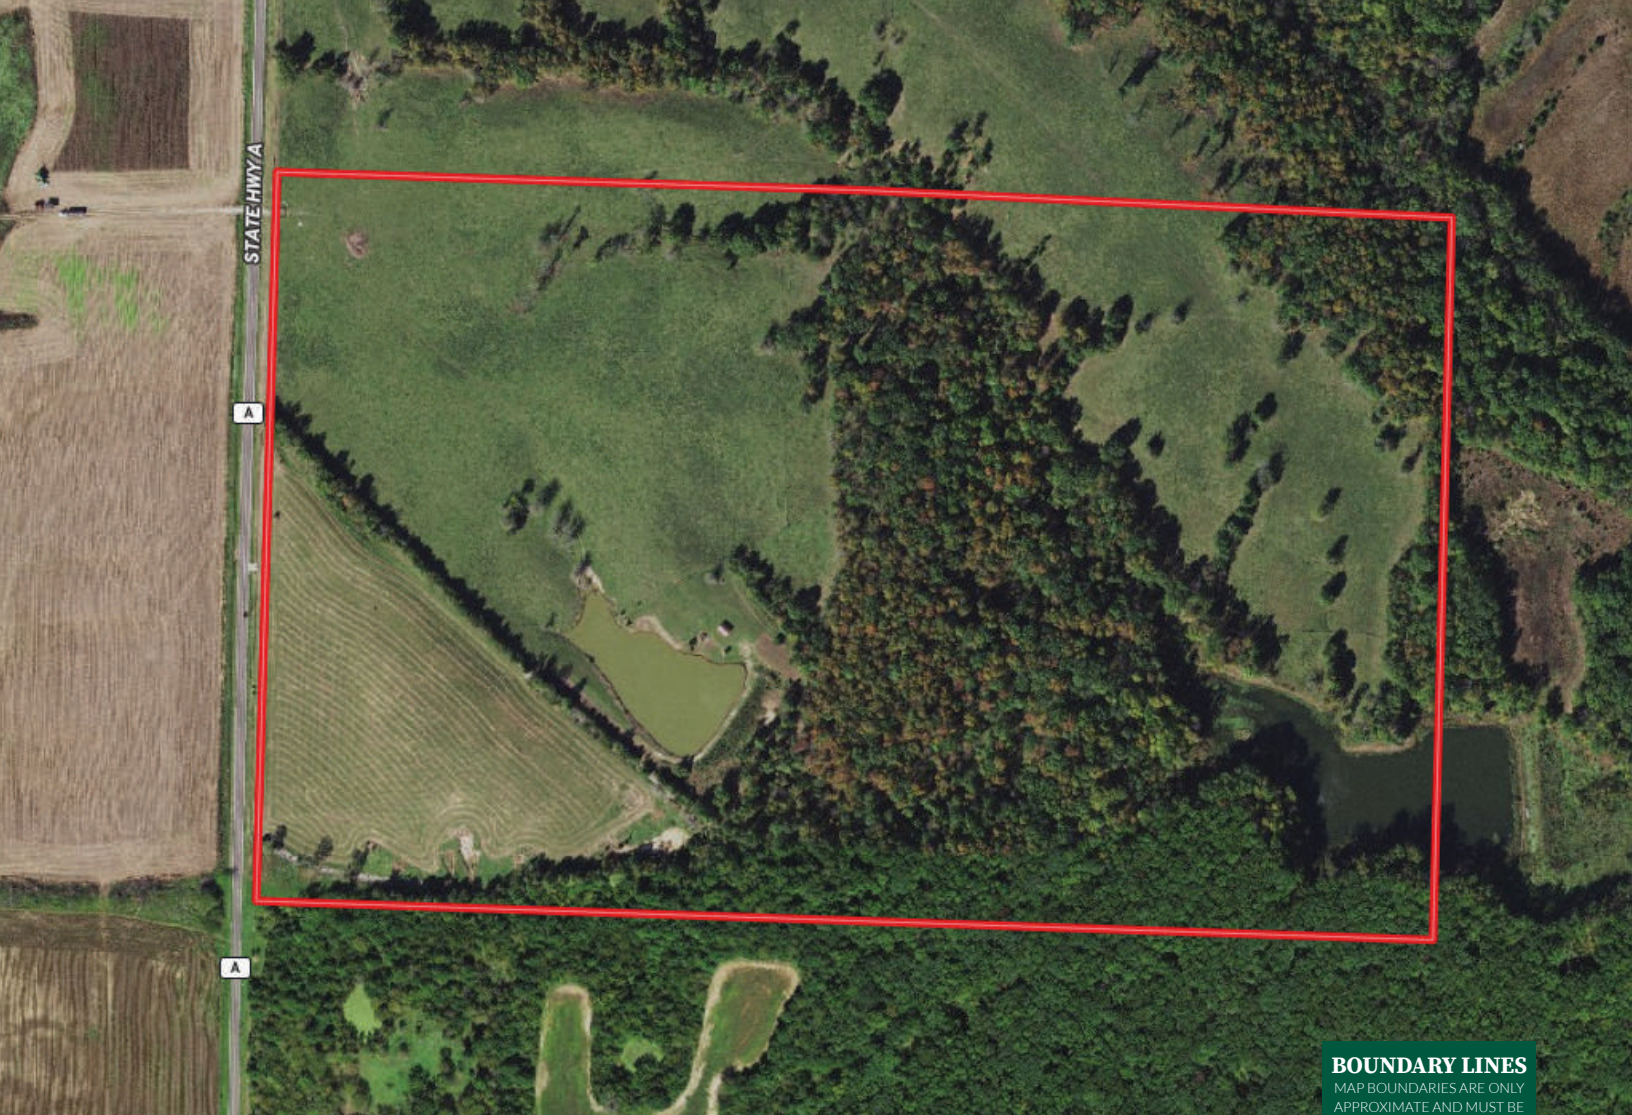

Boundary

BOUNDARY LINES
MAP BOUNDARIES ARE ONLY
APPROXIMATE AND MUST BE
VERIFIED FOR ACCURACY.