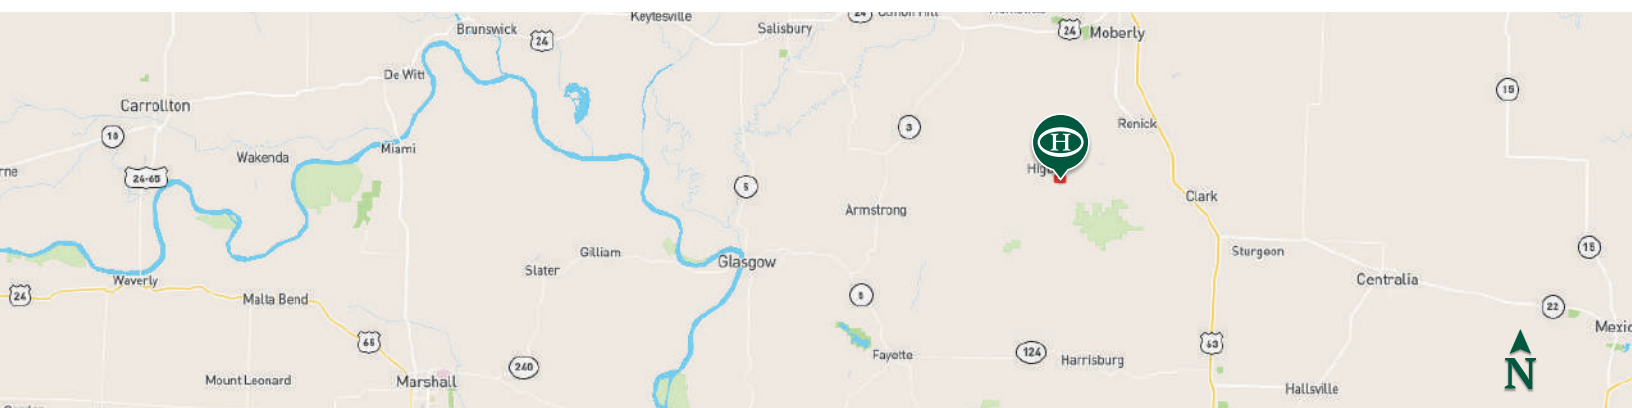

Land Details

Address: TBD Highway A (95ac),
Higbee, Missouri 65257, USA
Closest Town: Higbee
Total Acres: 95.00
Deeded Acres: 95.00

Building Details

Basement: None
Outbuildings: 1
Types of Outbuildings:
• Off-Grid Cabin

Property Summary

Higbee Hunt Camp 95 sits just south of the town of Higbee Missouri and has several hundred feet of highway frontage. As you enter this tract you will find a large stocked pond with a generator ready off grid hunting cabin overlooking the pond.

 Boundary

BOUNDARY LINES
 MAP BOUNDARIES ARE ONLY
 APPROXIMATE AND MUST BE
 VERIFIED FOR ACCURACY.

HAYDEN OUTDOORS.

FARM, RANCH & RECREATIONAL REAL ESTATE

Jeff Lovan

📍 Licensed in MO, AR, KS & IA
 ✉ JeffLovan@HaydenOutdoors.com
 📞 417.252.1463