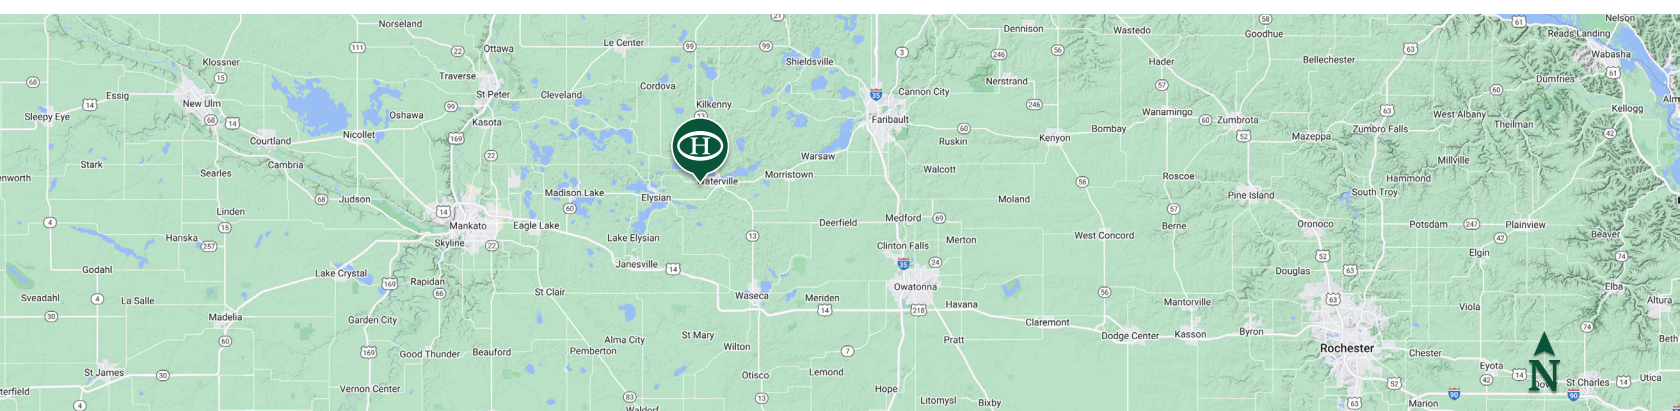

COUNTY:

Le Sueur County

CLOSEST TOWN:

Waterville, MN

Activities & Amenities:

ATV/Off Road
Skiing/Snowmobiling/Snow Sports
Water View
Wooded
Fishing
Water Access
Waterfront

Property Summary:

Hideaway on Antl Bay, whether you are “Going to the cabin” or “Coming home” to Shady Oak Lane on Antl Bay, you will enjoy all that lake life offers. This two bedroom, two bath home is located on a secluded 3.8 acre lot on Antl Bay. Treasure the lake views from the vaulted ceiling living room, sunroom, deck, or patio. Lake Tetonka, well known for the walleye fishing, bass tournaments and the Minnesota State Wildlife Fishery

BOUNDARY LINES
MAP BOUNDARIES ARE ONLY
APPROXIMATE AND MUST BE
VERIFIED FOR ACCURACY.

 Boundary

Dave Johnson

-  Salesperson, Licensed in MN & ND
-  Dave@HaydenOutdoors.com
-  612.385.7659

**HAYDEN
 OUTDOORS.**
REAL ESTATE